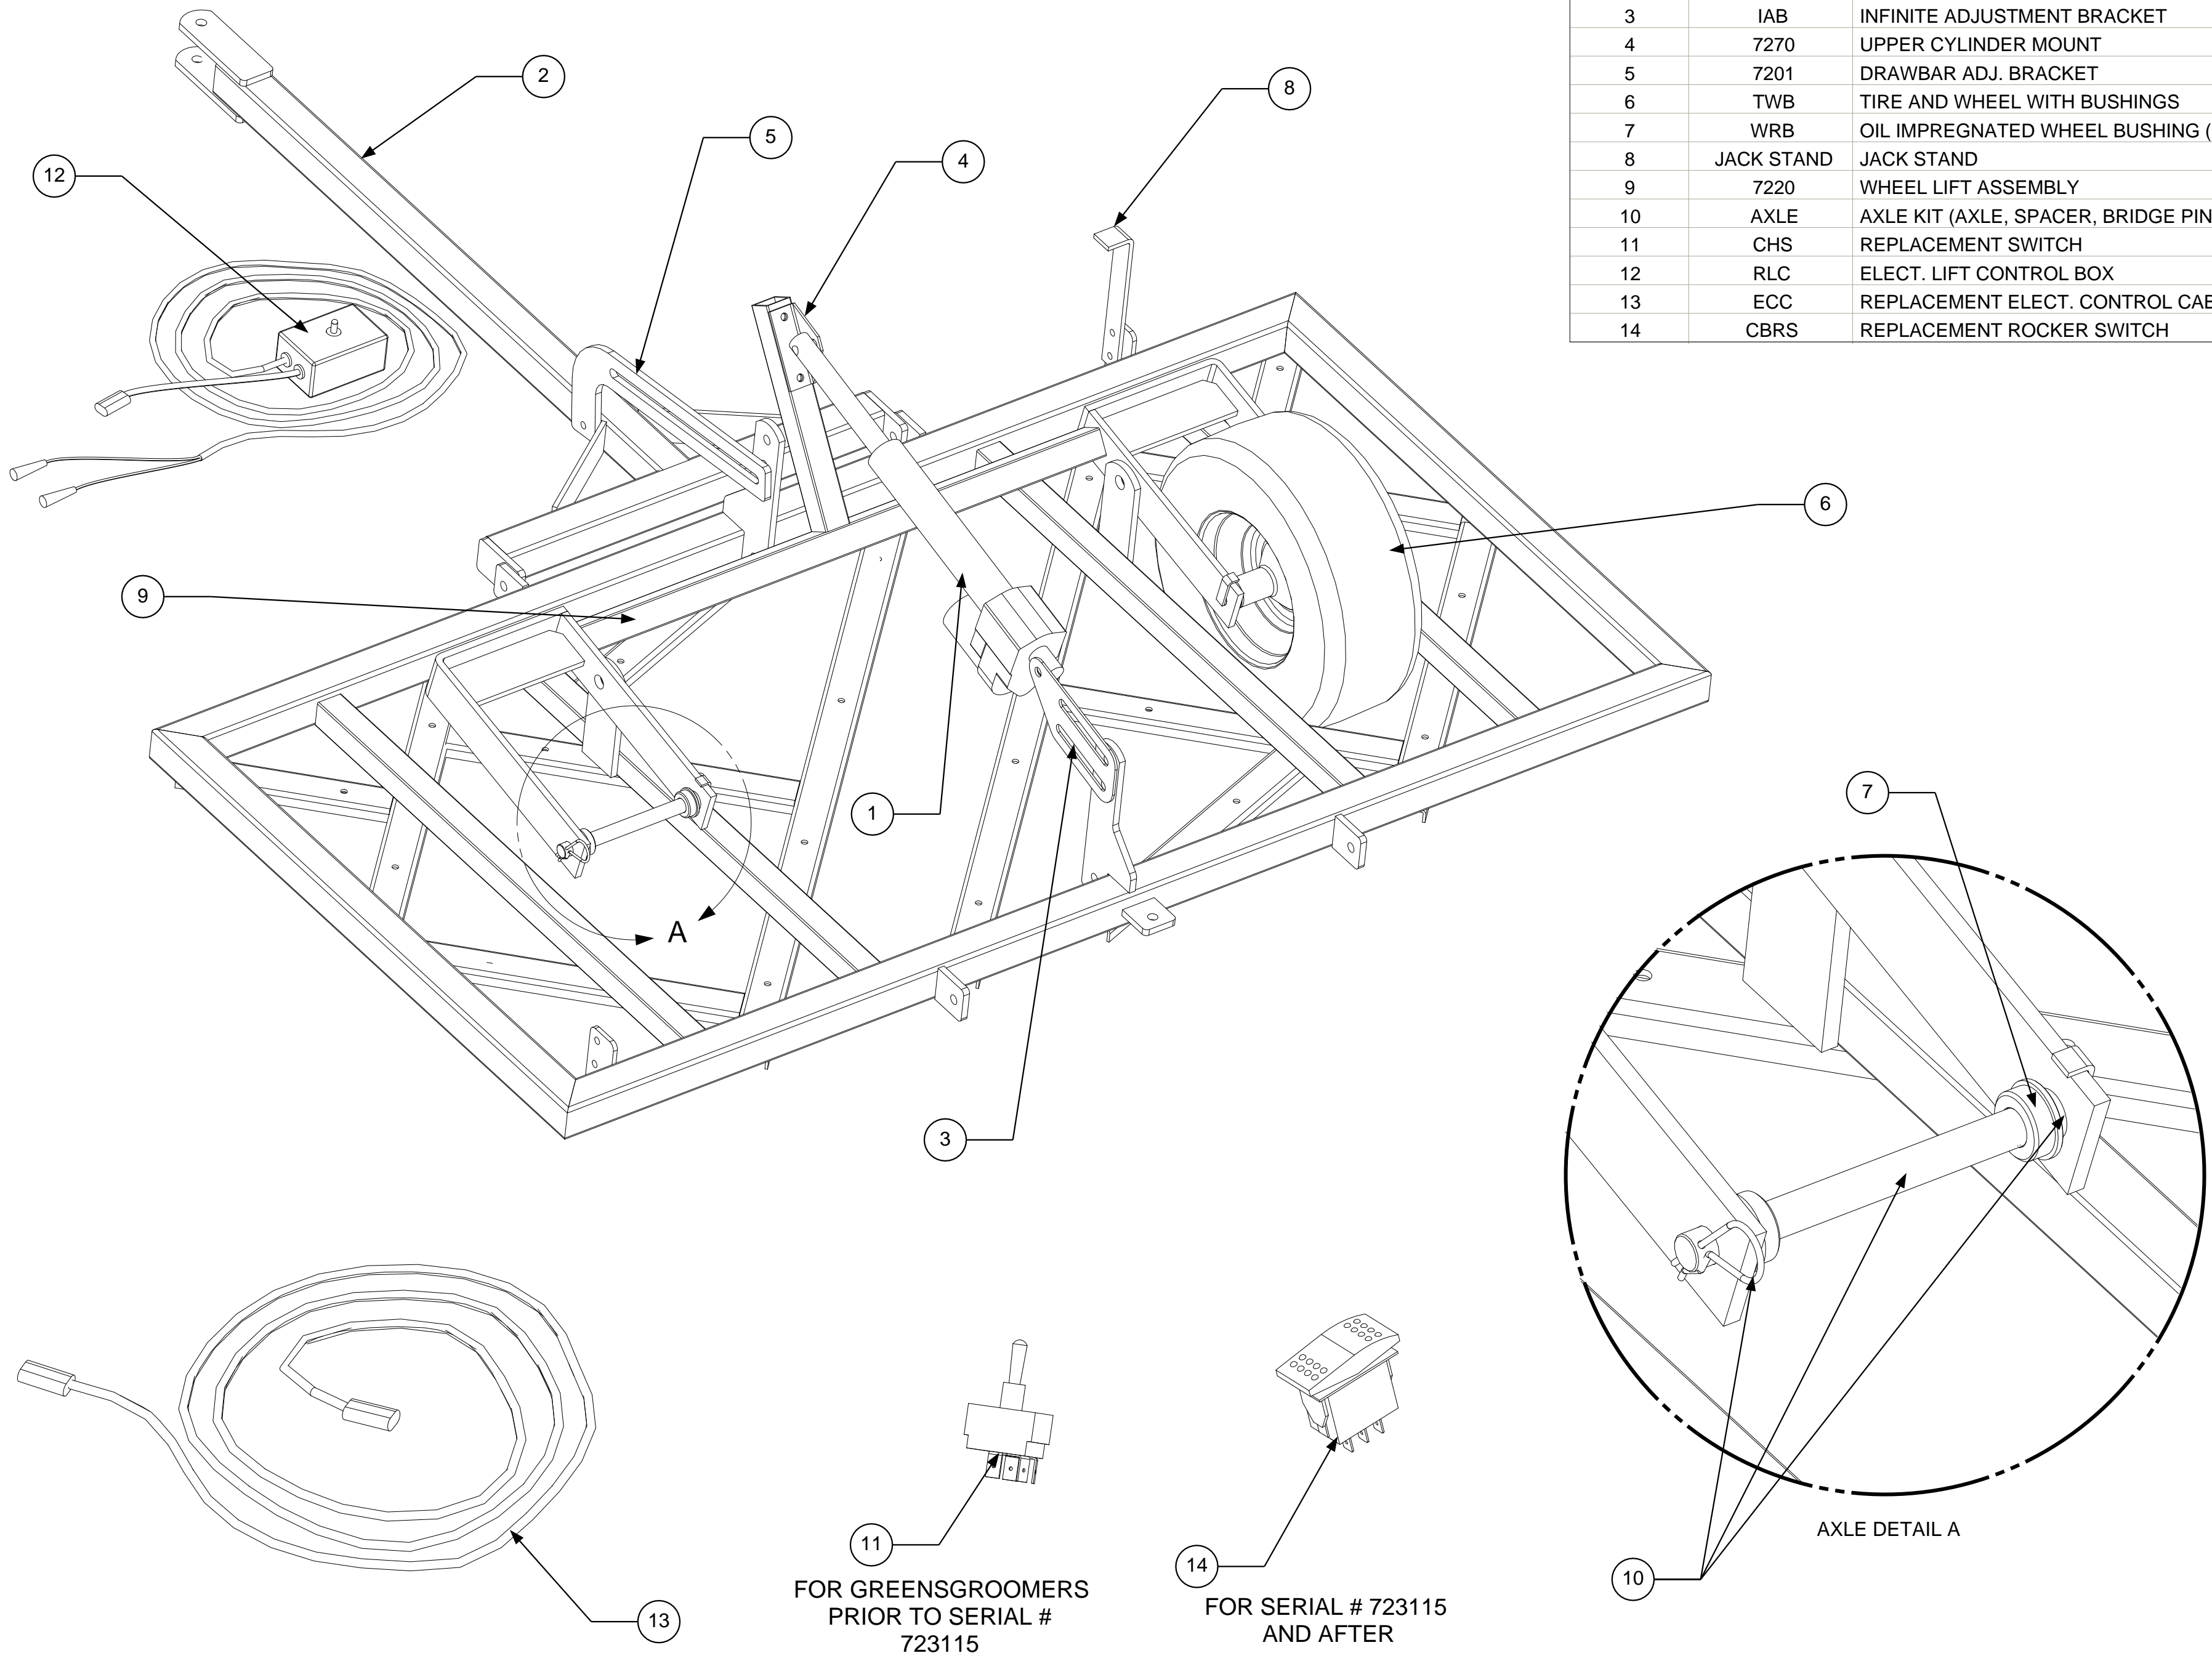

Item No.	Part Number	Description
1	ACT	ELECTRIC ACTUATOR
2	SDB	STANDARD DRAW BAR
3	IAB	INFINITE ADJUSTMENT BRACKET
4	7270	UPPER CYLINDER MOUNT
5	7201	DRAWBAR ADJ. BRACKET
6	TWB	TIRE AND WHEEL WITH BUSHINGS
7	WRB	OIL IMPREGNATED WHEEL BUSHING (QTY 4)
8	JACK STAND	JACK STAND
9	7220	WHEEL LIFT ASSEMBLY
10	AXLE	AXLE KIT (AXLE, SPACER, BRIDGE PIN)
11	CHS	REPLACEMENT SWITCH
12	RLC	ELECT. LIFT CONTROL BOX
13	ECC	REPLACEMENT ELECT. CONTROL CABLE (18 FT)
14	CBRS	REPLACEMENT ROCKER SWITCH

FOR GREENSGROOMERS  
PRIOR TO SERIAL #  
723115

FOR SERIAL # 723115  
AND AFTER

AXLE DETAIL A