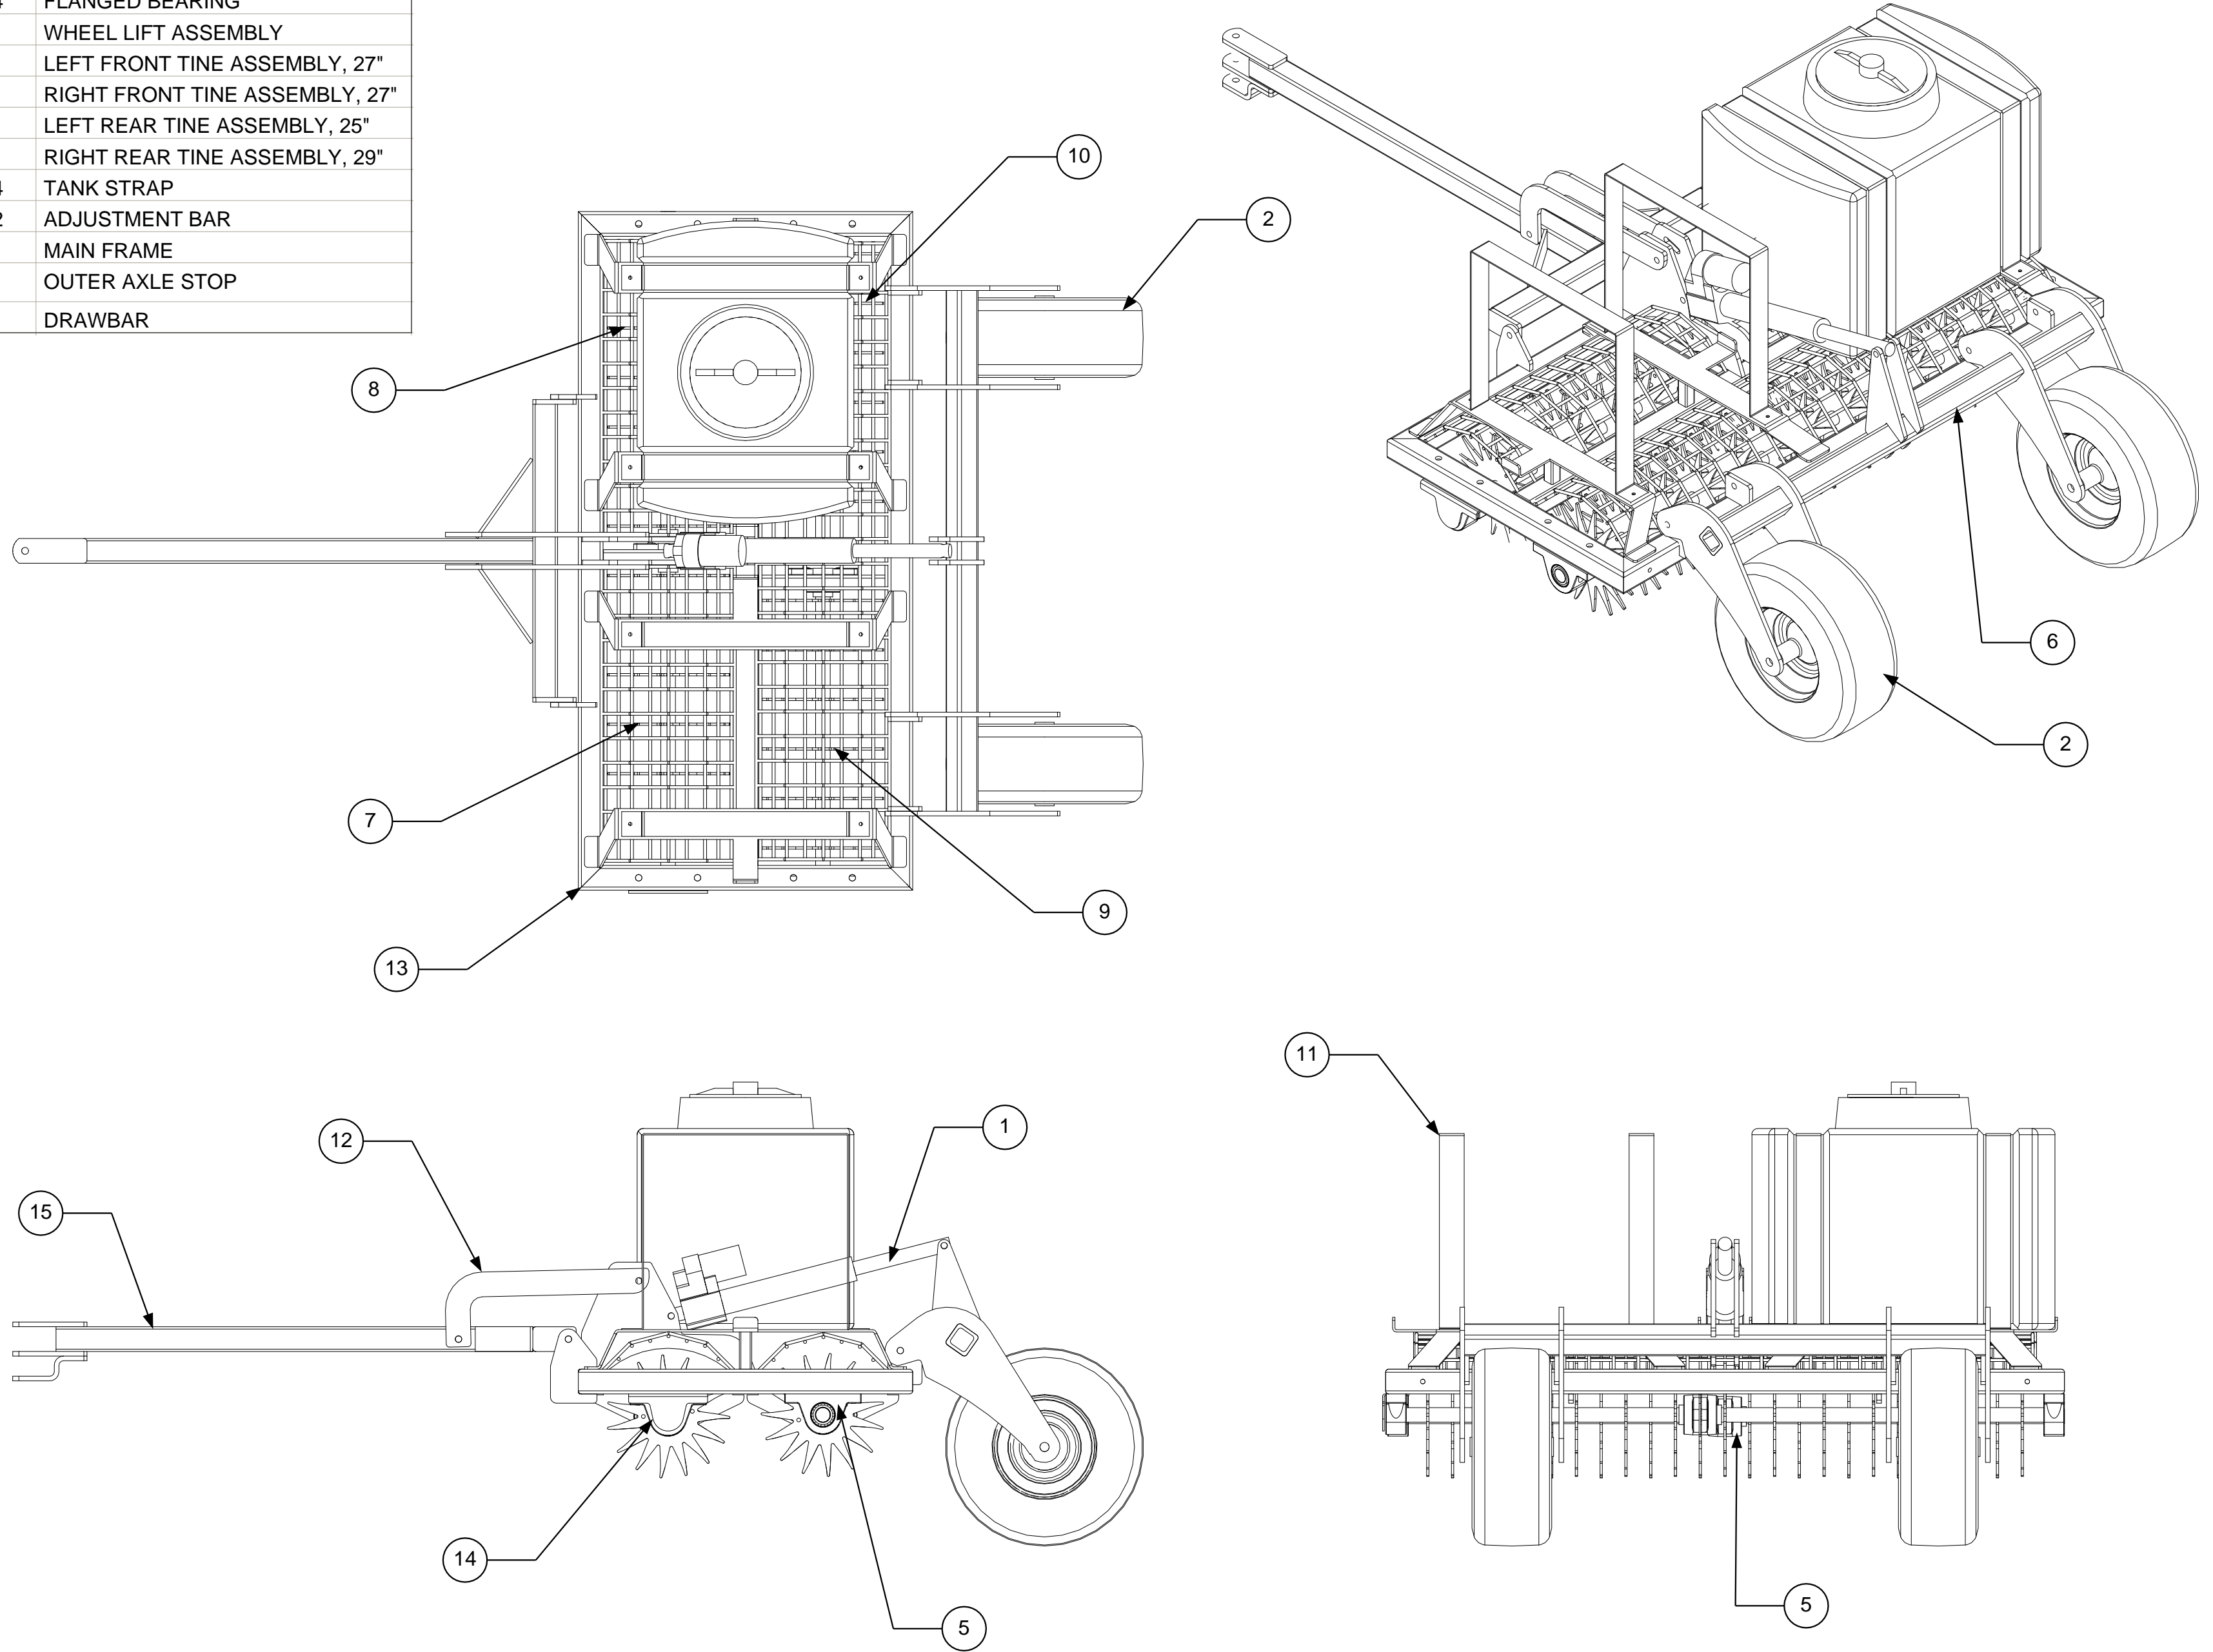

Item No.	Part Number	Qty	Description
1	ACT 2	1	20:1 ELECTRIC ACTUATOR
2	TWRB	2	TIRE AND WHEEL
3	TANK	2	WATER TANK
4	TS1	4	PILLOW BLOCK BEARING
5	TS2	4	FLANGED BEARING
6	7610	1	WHEEL LIFT ASSEMBLY
7	7620	1	LEFT FRONT TINE ASSEMBLY, 27"
8	7625	1	RIGHT FRONT TINE ASSEMBLY, 27"
9	7630	1	LEFT REAR TINE ASSEMBLY, 25"
10	7640	1	RIGHT REAR TINE ASSEMBLY, 29"
11	7650	4	TANK STRAP
12	7660	2	ADJUSTMENT BAR
13	7670	1	MAIN FRAME
14	7680	1	OUTER AXLE STOP
15	7690	1	DRAWBAR