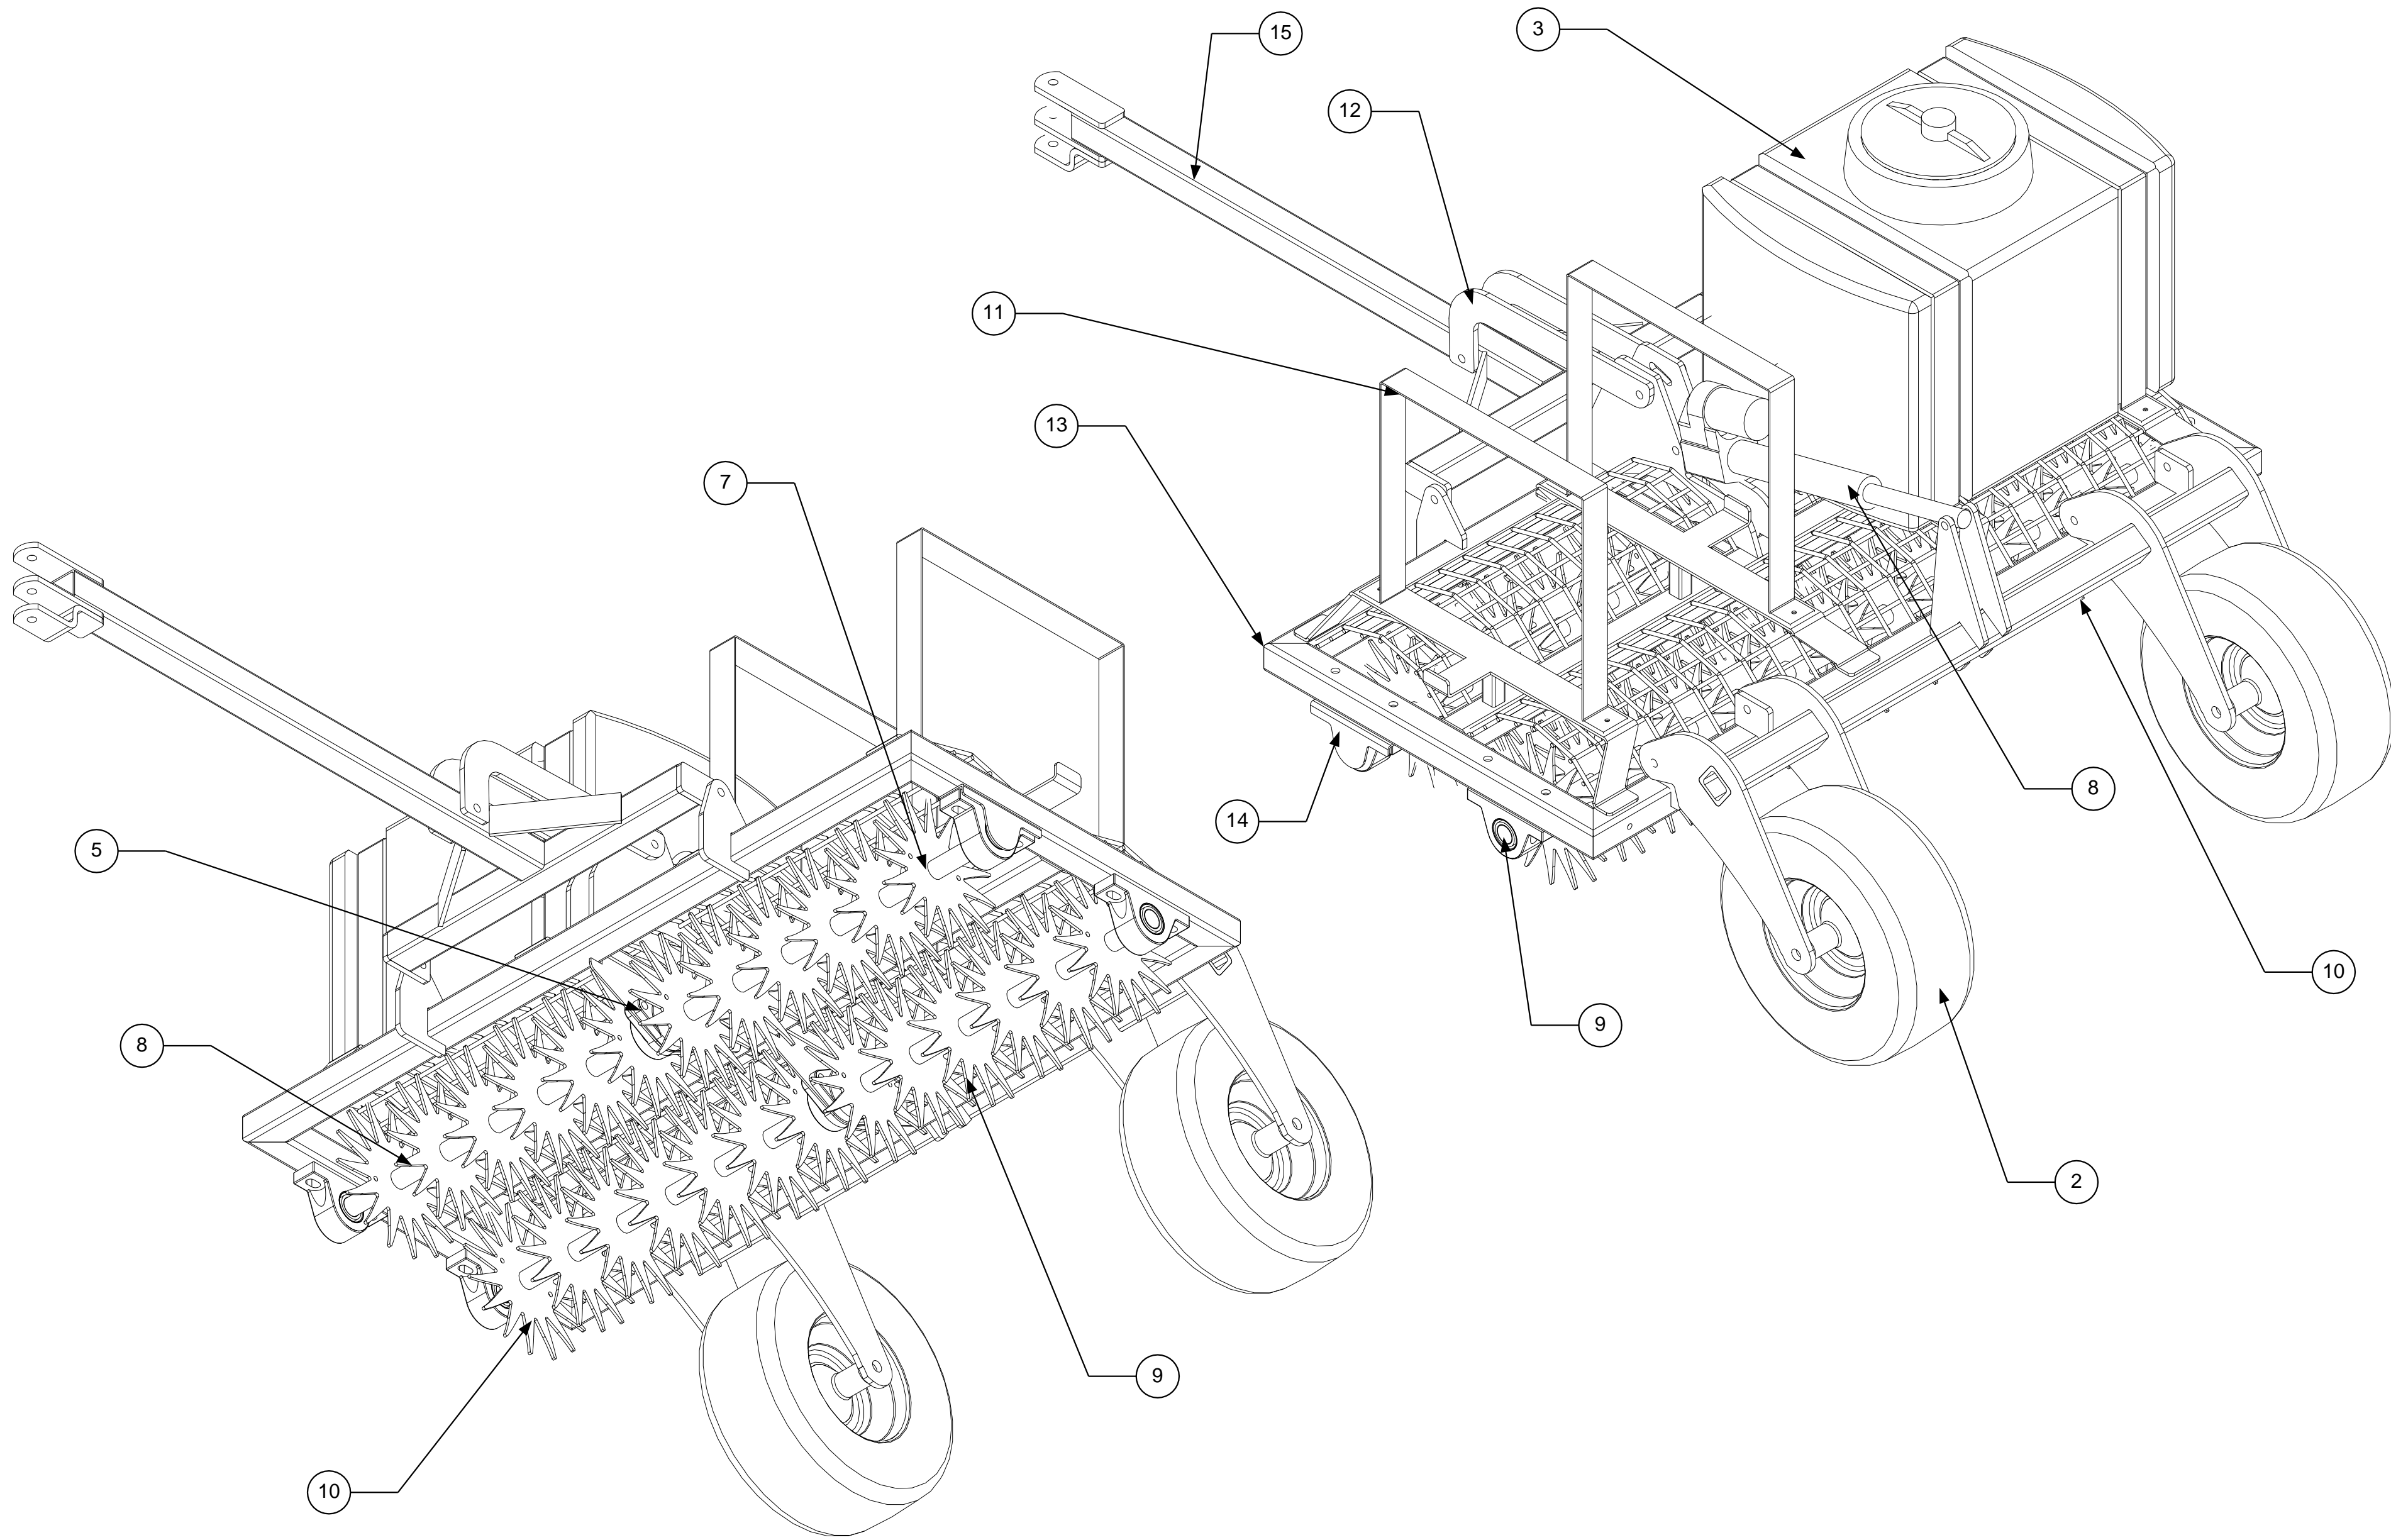

4

3

2

1

D

D

C

C

B

B

A

A

SCALE

SHEET

4

3

2

1